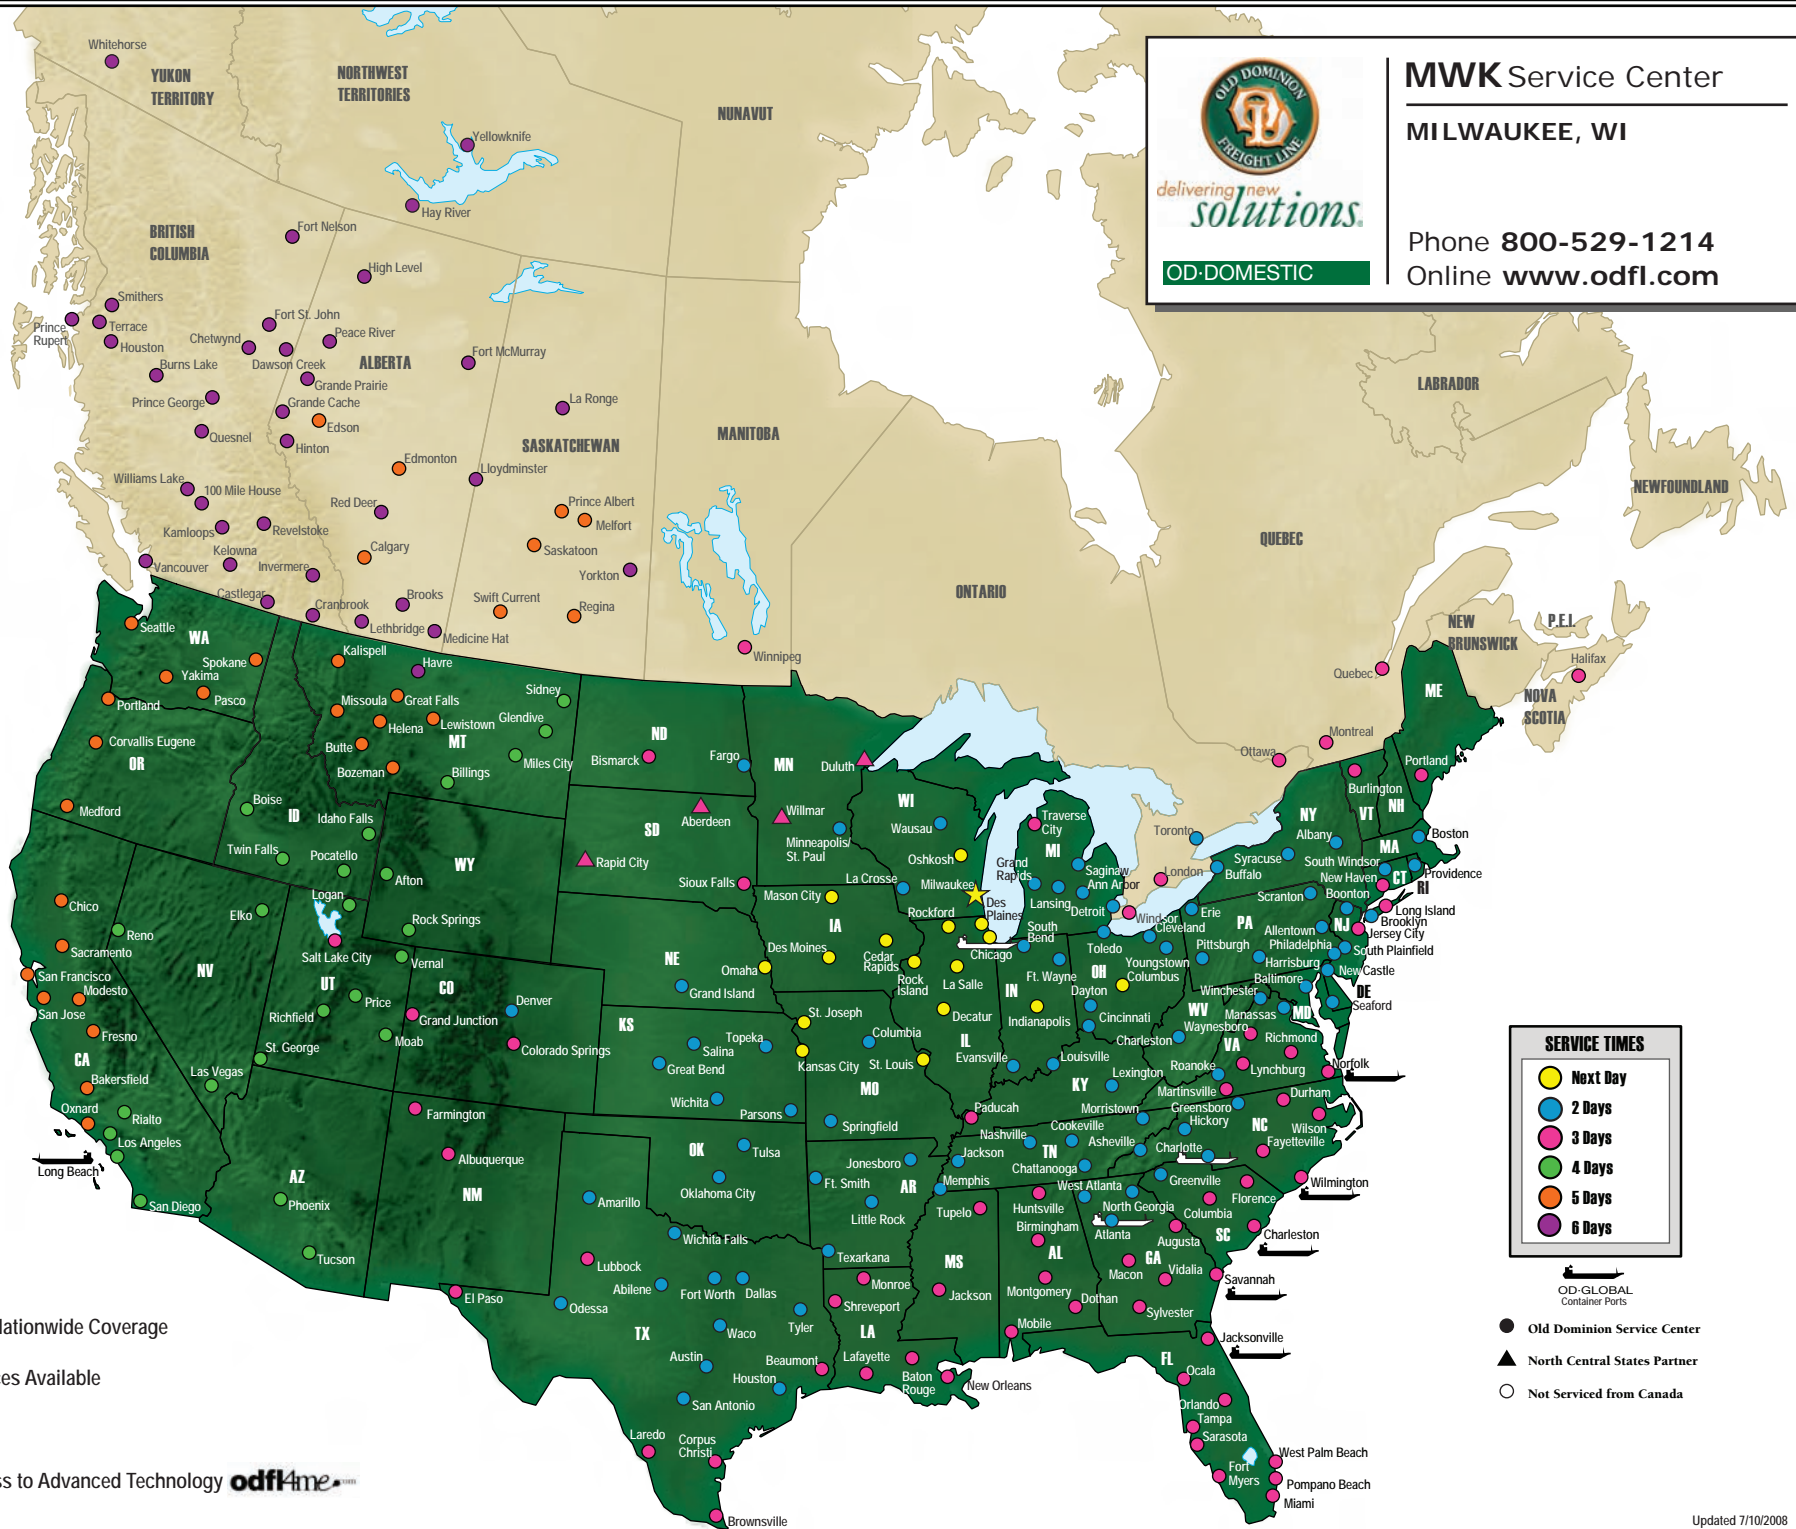

delivering new solutions.

OD-DOMESTIC

MWK Service Center

MILWAUKEE, WI

Phone 800-529-1214

Online www.odfl.com

- Complete Nationwide Coverage
- A&D Services Available
- Nonunion
- Easy Access to Advanced Technology **odfl4me**

SERVICE TIMES

- Next Day
- 2 Days
- 3 Days
- 4 Days
- 5 Days
- 6 Days

- OD-GLOBAL Container Ports
- Old Dominion Service Center
- ▲ North Central States Partner
- Not Serviced from Canada